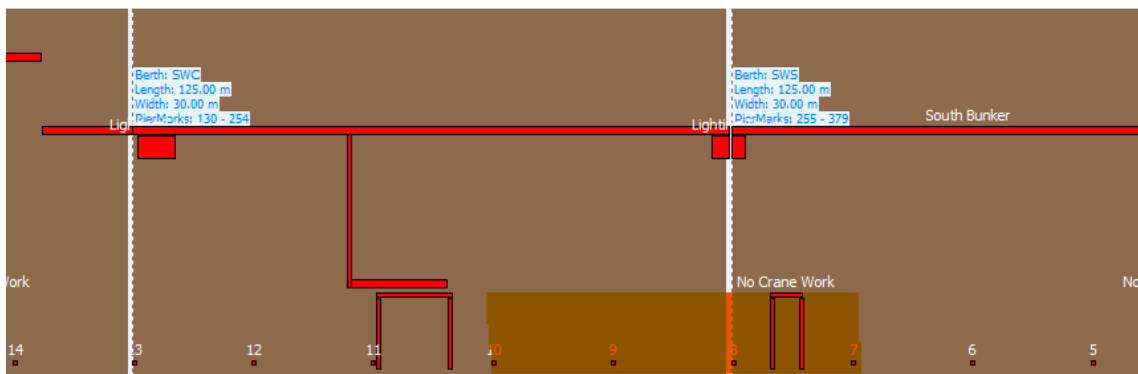

# Belfast Harbour

## Operational Notice No. 1 of 2022 Restricted Area for Crane 93 on Sinclair Wharf

Until further notice, Crane 93 cannot transit or work between bollards 7 and 10 on Sinclair Wharf. Crane 93 will remain North of this area until this restriction can be lifted.

PORT CONTROL  
BELFAST  
10<sup>th</sup> January 2022

CAPTAIN K G Allen  
HARBOUR MASTER